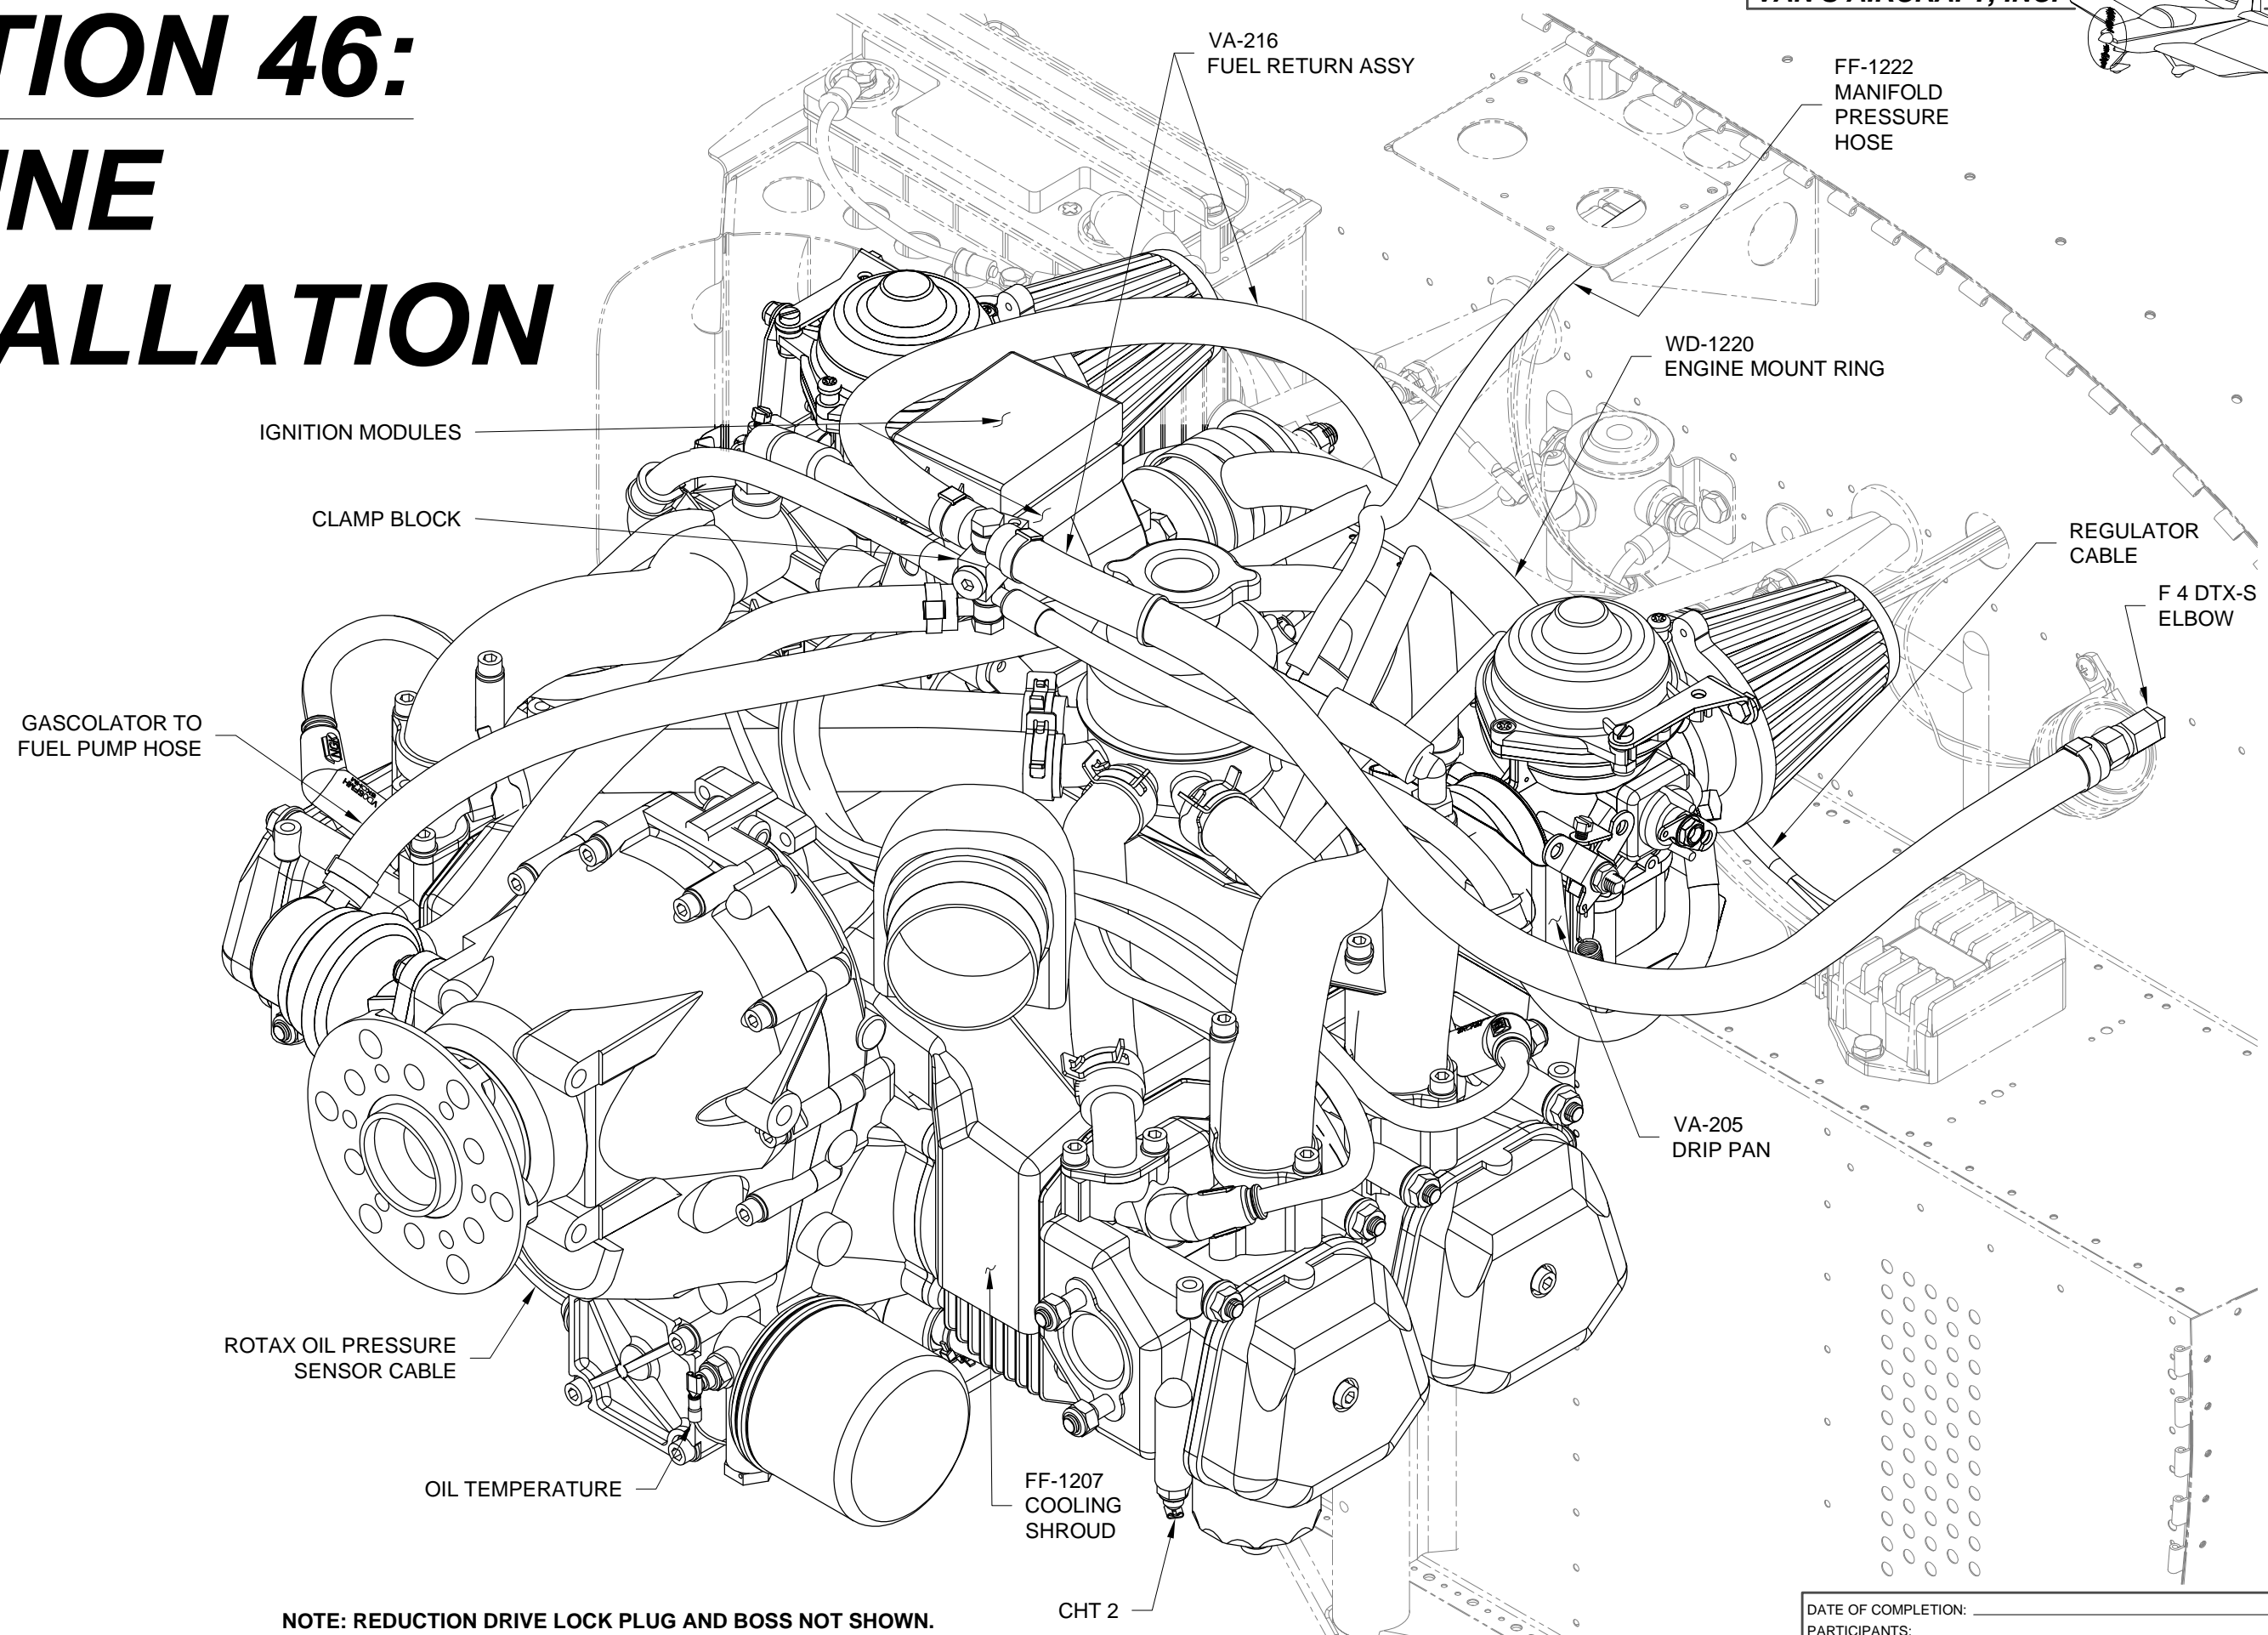

SECTION 46: ENGINE INSTALLATION

NOTE: REDUCTION DRIVE LOCK PLUG AND BOSS NOT SHOWN.

DATE OF COMPLETION:	_____		
PARTICIPANTS:	_____		
DATE: 9/14/09	REVISION: 1	RV-12	PAGE 46-01